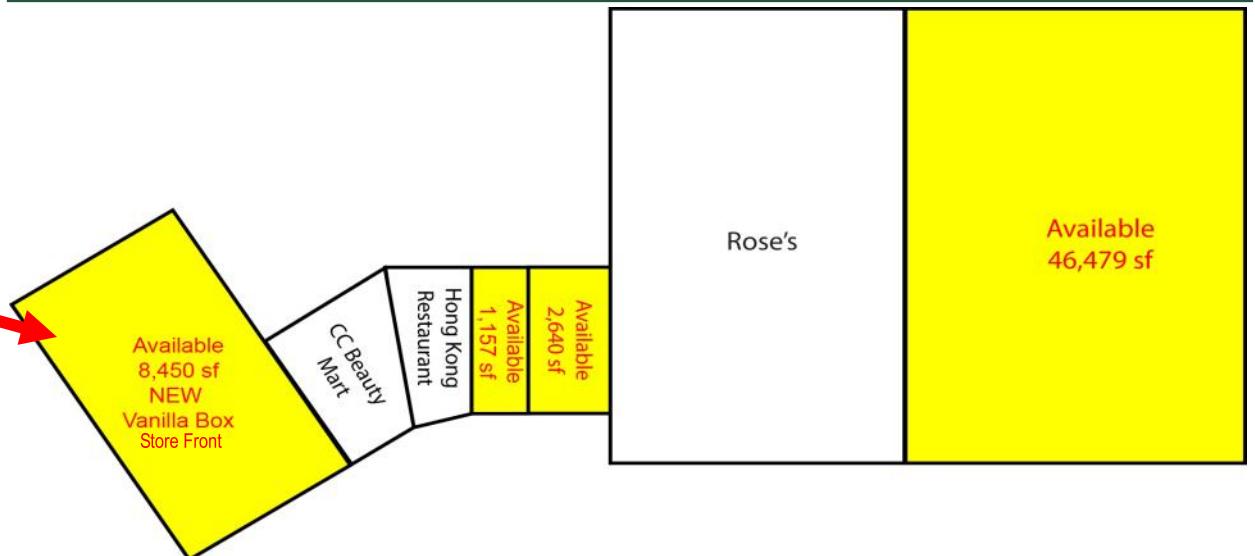

Lease Rate: $5.00/sf & Up NNN